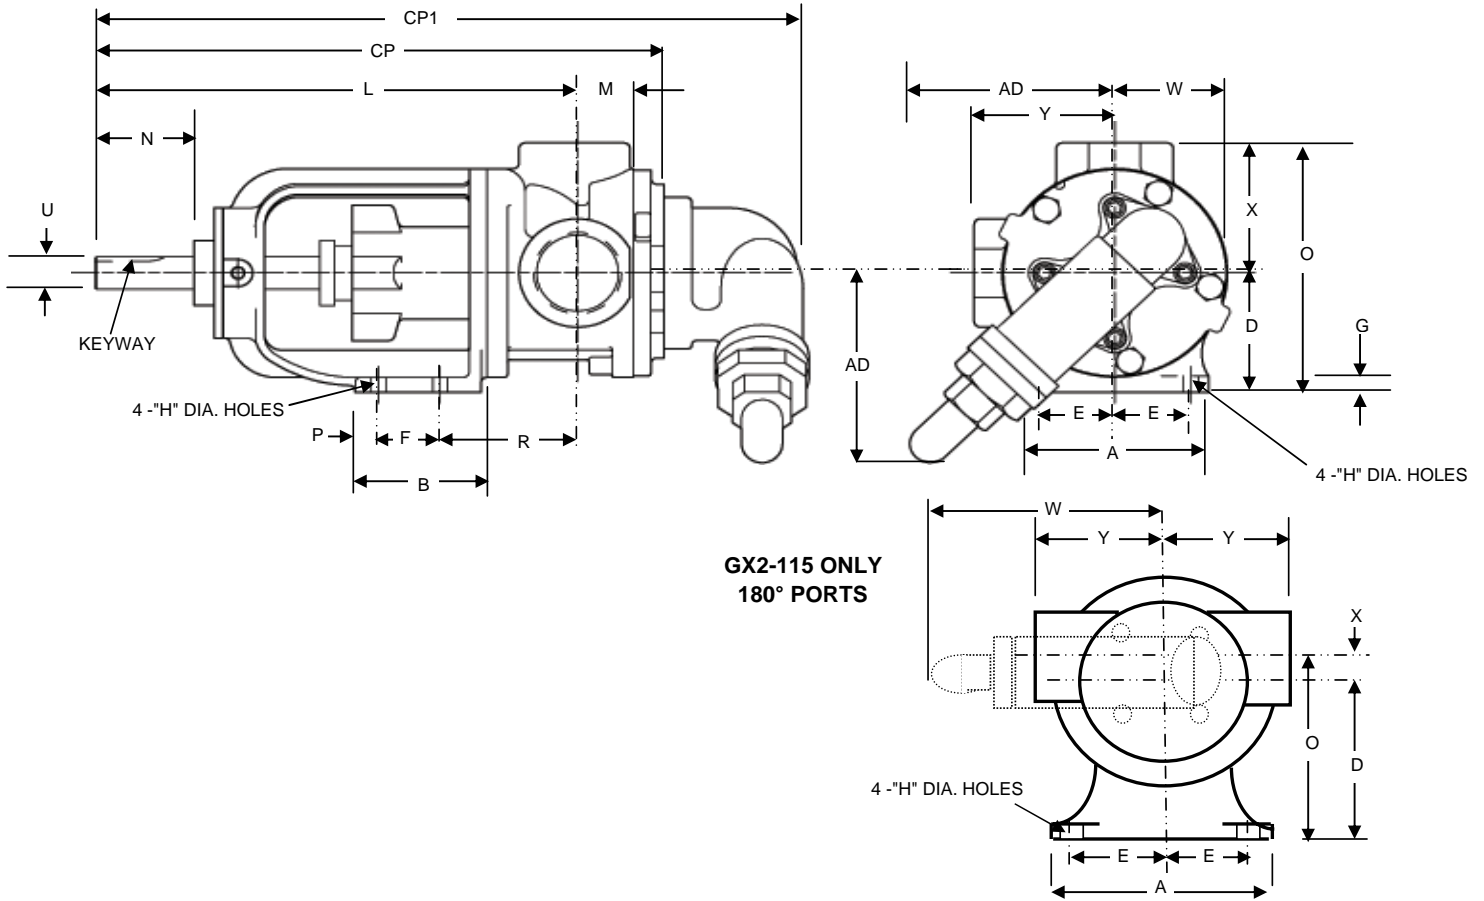

# VICAN PUMP - DIMENSIONAL DRAWING

BULLETIN: DD-115-C

Page: 1

Effective: A. 09/09/2004

## Pump Series: 115

Models: G-115, GX2-115, H-115, HX4-115

Model Number	Port Size	DM	A	AD	B	CP	CP1	D	E	F	G	H	L	M	N	O	P	R	T	U	V	W	X	Y	Keyway	Approx Ship. Wt.
G-115	3/4" NPT 90° Ports	in.	4.0	2.69	2.69	11.25	13.38	2.75	1.62	1.31	0.31	0.32	9.62	1.0	2.12	5.0	0.50	2.25	5.56	0.625	1.12	2.38	2.25	2.25	.188 x .094	31 lbs.
		mm	102	69	69	286	340	70	42	34	8	9	245	25	54	127	13	58	142	16	29	61	58	58	5 x 3	14 kg
GX2-115	1" NPT 180° Ports	in.	4.0	-	2.69	11.25	13.38	2.75	1.62	1.31	0.31	0.32	9.62	1.0	2.38	3.38	0.50	2.00	5.81	0.625	1.12	3.5	0.62	2.5	.188 x .094	31 lbs.
		mm	102	-	69	286	340	70	42	34	8	9	245	25	61	86	13	51	148	16	29	89	16	64	5 x 3	14 kg
H-115	1" NPT 90° Ports	in.	4.0	4.38	2.69	12.0	14.62	2.75	1.62	1.31	0.31	0.32	9.88	1.0	2.12	5.75	0.50	2.50	5.56	0.750	1.12	2.38	3.0	3.0	.188 x .094	31 lbs.
		mm	102	112	69	305	372	70	42	34	8	9	251	25	54	147	13	64	142	20	29	61	77	77	5 x 3	14 kg
HX4-115	1-1/2" 90° Ports	in.	4.0	4.39	2.69	12.62	15.25	2.75	1.62	1.31	0.31	0.32	10.31	1.19	2.12	5.75	0.50	2.94	5.56	0.750	1.12	2.38	3.0	3.0	.188 x .094	32 lbs.
		mm	102	112	69	321	388	70	42	34	8	9	262	31	54	147	13	75	142	20	29	61	77	77	5 x 3	14.5 kg

ALL DIMENSIONS ARE APPROXIMATE  
FOR EXACT INSTALLATION DATA, CERTIFIED PRINTS WILL BE SUPPLIED ON REQUEST