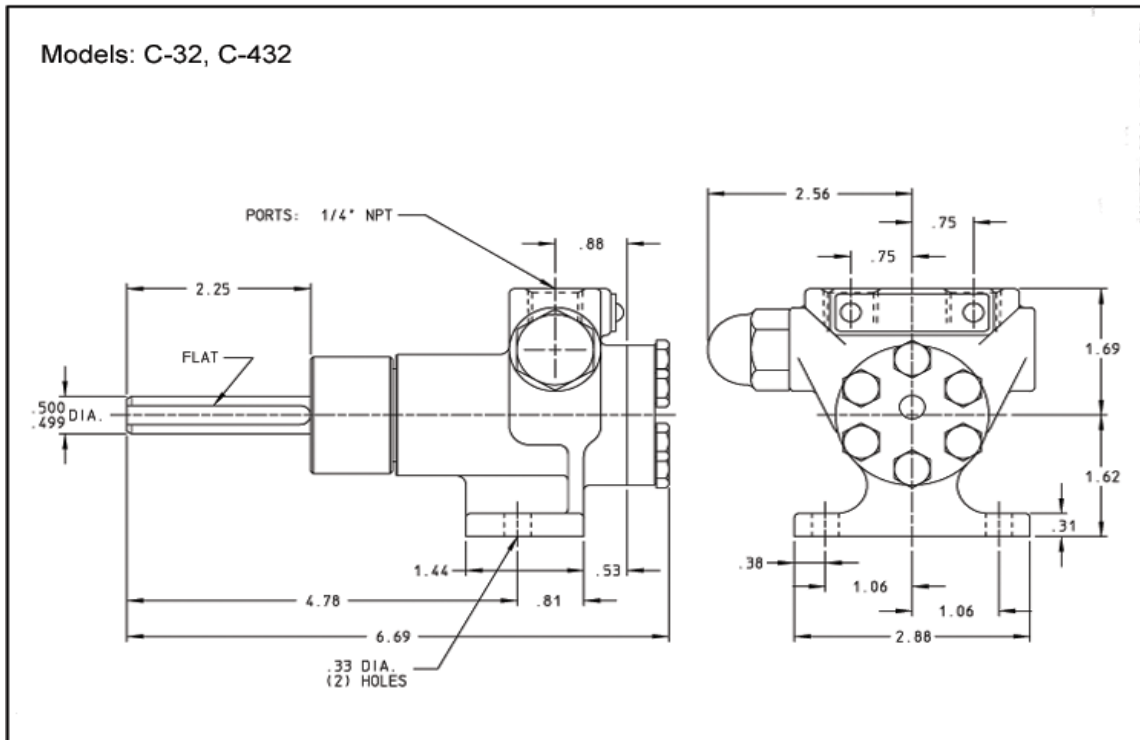

# VICAN PUMP - DIMENSIONAL DRAWING

Pump Series: 32 and 432

Models: C-32, C-432, F-32, F-432, FH-32, FH-432

ALL DIMENSIONS ARE APPROXIMATE  
FOR EXACT INSTALLATION DATA, CERTIFIED PRINTS WILL BE SUPPLIED ON REQUEST

# VICAN PUMP - DIMENSIONAL DRAWING

BULLETIN: DD-432-C

Page: 2

Effective: A. 09/09/2004

**Pump Series: 32 and 432**

**Models: C-32, C-432, F-32, F-432, FH-32, FH-432**

ALL DIMENSIONS ARE APPROXIMATE  
FOR EXACT INSTALLATION DATA, CERTIFIED PRINTS WILL BE SUPPLIED ON REQUEST