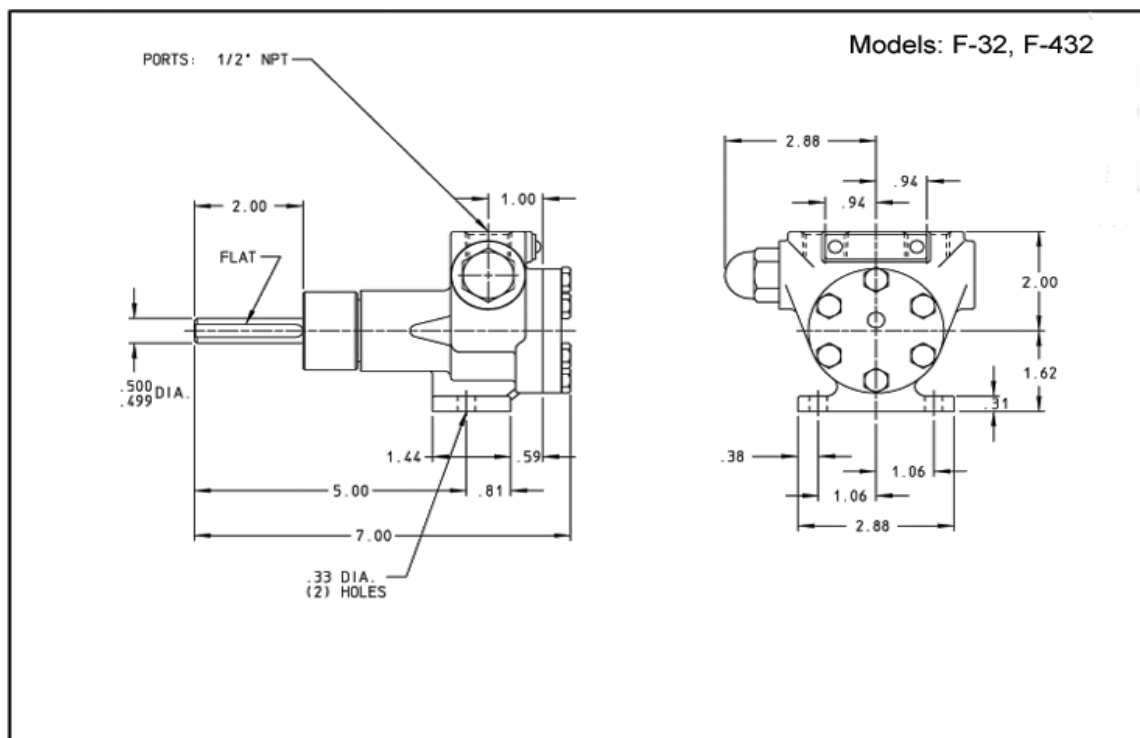

# VICAN PUMP - DIMENSIONAL DRAWING

Pump Series: 32 and 432

Models: C-32, C-432, F-32, F-432, FH-32, FH-432

ALL DIMENSIONS ARE APPROXIMATE  
FOR EXACT INSTALLATION DATA, CERTIFIED PRINTS WILL BE SUPPLIED ON REQUEST

# VICAN PUMP - DIMENSIONAL DRAWING

BULLETIN: DD-432-C

Page: 2

Effective: A. 09/09/2004

**Pump Series: 32 and 432**

**Models: C-32, C-432, F-32, F-432, FH-32, FH-432**

ALL DIMENSIONS ARE APPROXIMATE  
FOR EXACT INSTALLATION DATA, CERTIFIED PRINTS WILL BE SUPPLIED ON REQUEST