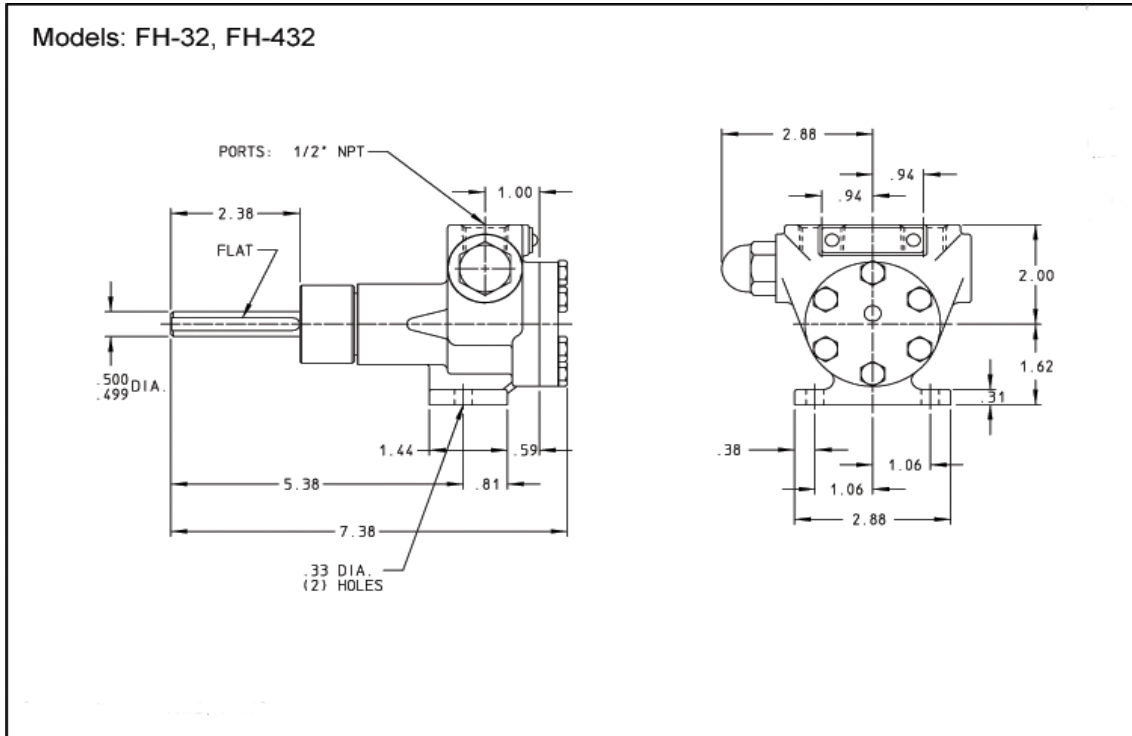

# VICAN PUMP - DIMENSIONAL DRAWING

Pump Series: 32 and 432

Models: C-32, C-432, F-32, F-432, FH-32, FH-432

ALL DIMENSIONS ARE APPROXIMATE  
FOR EXACT INSTALLATION DATA, CERTIFIED PRINTS WILL BE SUPPLIED ON REQUEST

# VICAN PUMP - DIMENSIONAL DRAWING

BULLETIN: DD-432-C

Page: 2

Effective: A. 09/09/2004

**Pump Series: 32 and 432**

**Models: C-32, C-432, F-32, F-432, FH-32, FH-432**

ALL DIMENSIONS ARE APPROXIMATE  
FOR EXACT INSTALLATION DATA, CERTIFIED PRINTS WILL BE SUPPLIED ON REQUEST