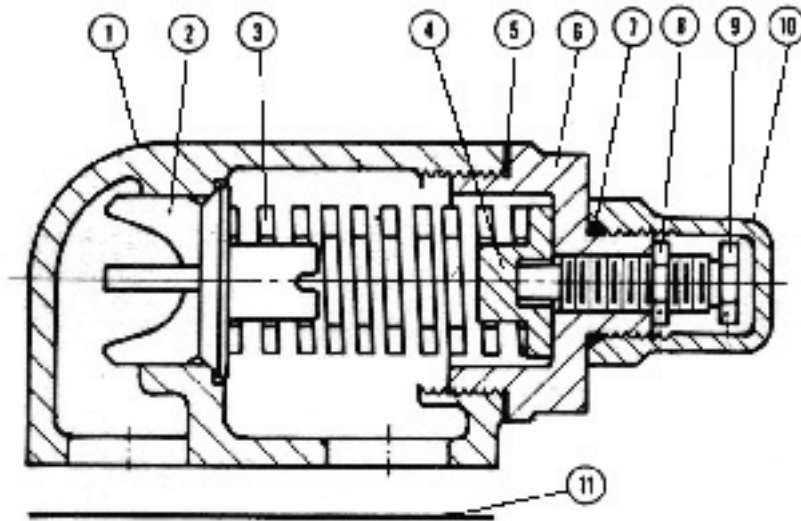

VICAN PUMP - RELIEF VALVE ASSEMBLY PARTS LIST

Valve No. 3-795-200-000-XX

For Pump Models: G-75, G-475, GG-75, GG-475

Bulletin: EVD-G475RV-C
 Issue: A
 Effective: 31-Aug-05

Subject to change without notice Supercedes all previous parts lists

| ITEM | DESCRIPTION | MATERIAL | PART NUMBER | QTY | PRICE |
|------|-------------------|--------------------|----------------------|-----|-------|
| 1 | Relief Valve Body | Iron - Standard RV | 2-795-001-100-00 | 1 | |
| 2 | Poppet | Iron | 2-796-004-100-00 | 1 | |
| 3 | Spring | Steel | See Parts List Below | 1 | |
| 4 | Spring Guide | Steel | 2.799-007-375-00 | 1 | |
| 5 | Bonnet Gasket | Pipe Dope | Pipe Dope | n/a | |
| 6 | Bonnet | Iron | 2-797-019-100-00 | 1 | |
| 7 | Cap Gasket | Standard | 2-305-009-808-40 | 1 | |
| 8 | Locknut | Plated Steel | 2-503-004-376-00 | 1 | |
| 9 | Adjusting Screw | Plated Steel | 2-595-004-376-00 | 1 | |
| 10 | Cap | Plated Steel | 2-798-004-376 | 1 | |
| 11 | RV Port Gasket | Standard | 2-316-003-806-30 | 1 | |

| PUMP | PRESSURE RANGE - PSI | SPRING COLOR | PART NUMBER | "XX" CODE | PRICE |
|------------------|----------------------|-------------------|------------------|-----------|-------|
| G & GG 75/475 | 30 to 75 PSI | Black-White-Black | 2-761-003-371-00 | 03 | |
| | 76 to 125 PSI | Blue-White-Blue | 2-761-004-371-00 | 04 | |